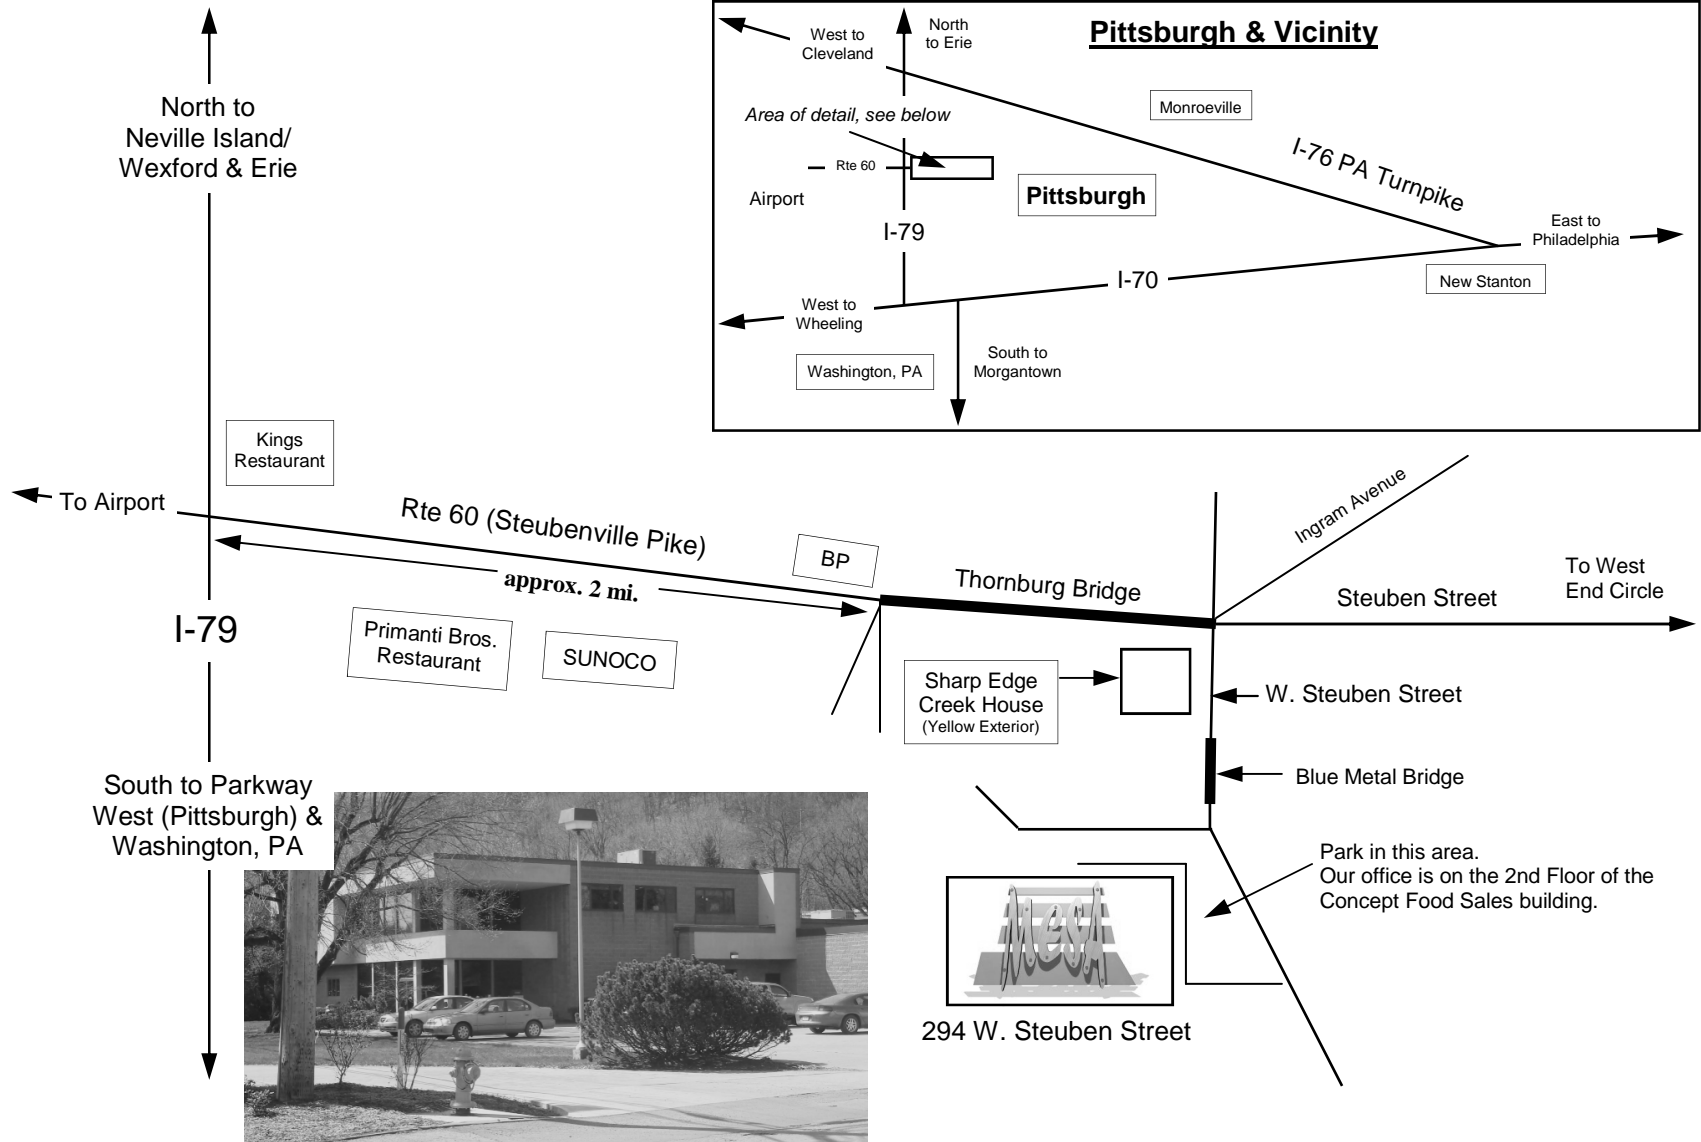

MAP to MESA Inc. at 294 W. Steuben Street, Pittsburgh, PA 15205

Note: This map is not drawn to scale